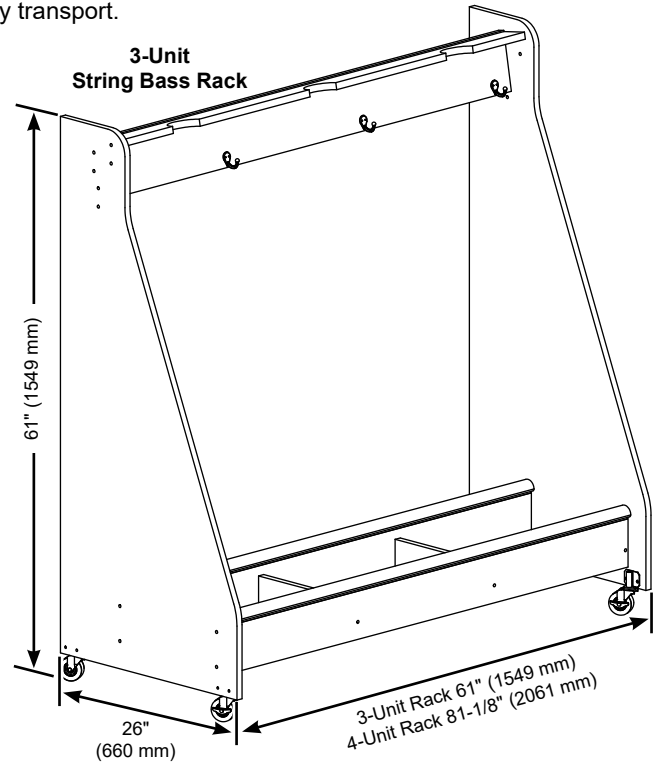

Stringed Instrument Mobile Storage Racks

- End panels are 3/4" (19 mm) thick industrial grade composite wood with no added formaldehyde and polyester laminate finish in Wenger standard colors
- Edging is 1/8" (3 mm) radiused PVC
- Racks have 2-1/2" (64 mm) swivel casters in yellow zinc finish for easy transport. Front casters are locking.
- UL GREENGUARD Certified - Product certified for low chemical emissions: ul.com/gg - UL 2818
- Environmental attributes and LEED compliance for this product can be found at www.wengercorp.com/GREEN or by contacting your Wenger representative
- Five-year warranty
- Assembly required

String Bass and Cello Racks

- 3-Unit String Bass Rack: 148J003._ 73 lb (33 kg)
- 4-Unit String Bass Rack: 148J004._ 83 lb (38 kg)
- 4-Unit Cello Rack: 148J001._ 55 lb (25 kg)
- 6-Unit Cello Rack: 148J002._ 66 lb (30 kg)
- Lower cross supports are plywood core laminated panels with flexible soft PVC edging to protect instruments
- Upper cross supports are plywood core laminated panels with PVC bonded edging to protect instruments
- All racks include brass bow pegs
- Holds uncased instruments 1/4 sized and up

Violin/Viola Rack

- 148J005._ 92 lb (42 kg)
- Double-tiered rack moves and stores up to sixteen cased instruments
- Cross supports are constructed of plywood core laminated panels with PVC bonded edging on top and bottom supports
- Holds cased instruments 1/2 size and up
- Spacer pegs are solid wood