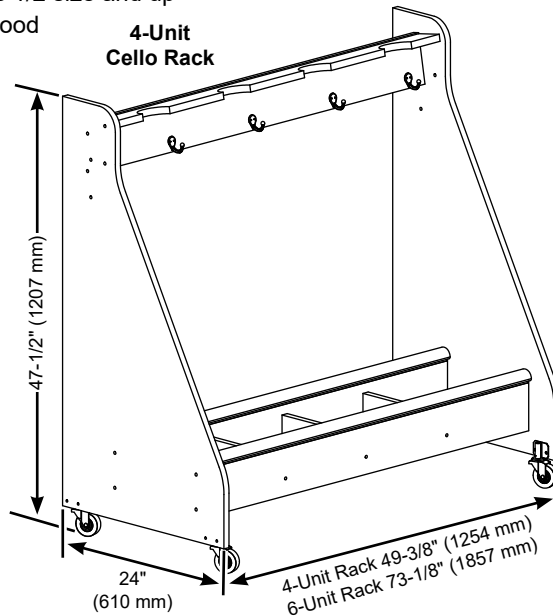

Stringed Instrument Mobile Storage Racks

- End panels are 3/4" (19 mm) thick industrial grade composite wood with no added formaldehyde and polyester laminate finish in Wenger standard colors
- Edging is 1/8" (3 mm) radiused PVC
- Racks have 2-1/2" (64 mm) swivel casters in yellow zinc finish for easy transport. Front casters are locking.
- UL GREENGUARD Certified - Product certified for low chemical emissions: ul.com/gg - UL 2818
- Environmental attributes and LEED compliance for this product can be found at www.wengercorp.com/GREEN or by contacting your Wenger representative
- Five-year warranty
- Assembly required

String Bass and Cello Racks

- 3-Unit String Bass Rack: 148J003._ 73 lb (33 kg)
- 4-Unit String Bass Rack: 148J004._ 83 lb (38 kg)
- 4-Unit Cello Rack: 148J001._ 55 lb (25 kg)
- 6-Unit Cello Rack: 148J002._ 66 lb (30 kg)
- Lower cross supports are plywood core laminated panels with flexible soft PVC edging to protect instruments
- Upper cross supports are plywood core laminated panels with PVC bonded edging to protect instruments
- All racks include brass bow pegs
- Holds uncased instruments 1/4 sized and up

Violin/Viola Rack

- 148J005._ 92 lb (42 kg)
- Double-tiered rack moves and stores up to sixteen cased instruments
- Cross supports are constructed of plywood core laminated panels with PVC bonded edging on top and bottom supports
- Holds cased instruments 1/2 size and up
- Spacer pegs are solid wood