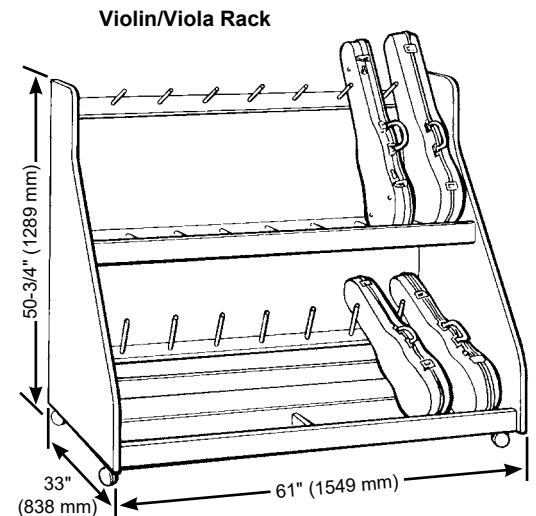

Stringed Instrument Mobile Storage Racks

- End panels are 3/4" (19 mm) thick industrial grade composite wood with no added formaldehyde and polyester laminate finish in Wenger standard colors
- Edging is 1/8" (3 mm) radiused PVC
- Racks have 2-1/2" (64 mm) swivel casters in yellow zinc finish for easy transport. Front casters are locking.
- UL GREENGUARD Certified - Product certified for low chemical emissions: ul.com/gg - UL 2818
- Environmental attributes and LEED compliance for this product can be found at www.wengercorp.com/GREEN or by contacting your Wenger representative
- Five-year warranty
- Assembly required

String Bass and Cello Racks

- 3-Unit String Bass Rack: 148J003._ 73 lb (33 kg)
- 4-Unit String Bass Rack: 148J004._ 83 lb (38 kg)
- 4-Unit Cello Rack: 148J001._ 55 lb (25 kg)
- 6-Unit Cello Rack: 148J002._ 66 lb (30 kg)
- Lower cross supports are plywood core laminated panels with flexible soft PVC edging to protect instruments
- Upper cross supports are plywood core laminated panels with PVC bonded edging to protect instruments
- All racks include brass bow pegs
- Holds uncased instruments 1/4 sized and up

Violin/Viola Rack

- 148J005._ 92 lb (42 kg)
- Double-tiered rack moves and stores up to sixteen cased instruments
- Cross supports are constructed of plywood core laminated panels with PVC bonded edging on top and bottom supports
- Holds cased instruments 1/2 size and up
- Spacer pegs are solid wood